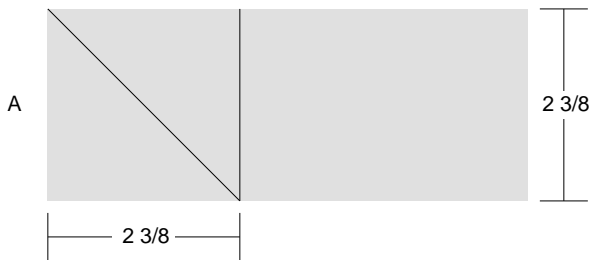

71) Puss in the Corner

Key Block (41/100 actual size)

Cutting Diagrams

4 patches

4 patches

4 patches

1 patch