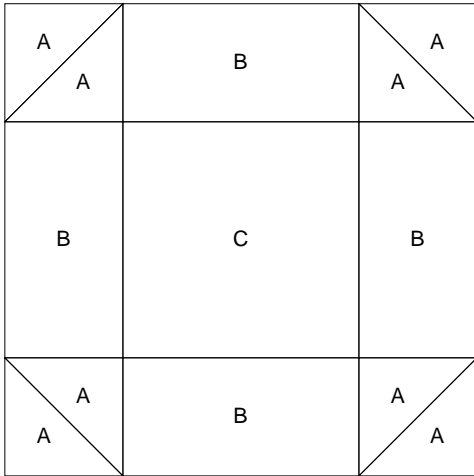

71) Puss in the Corner

Key Block (41/100 actual size)

Cutting Diagrams

4 patches

4 patches

4 patches

1 patch